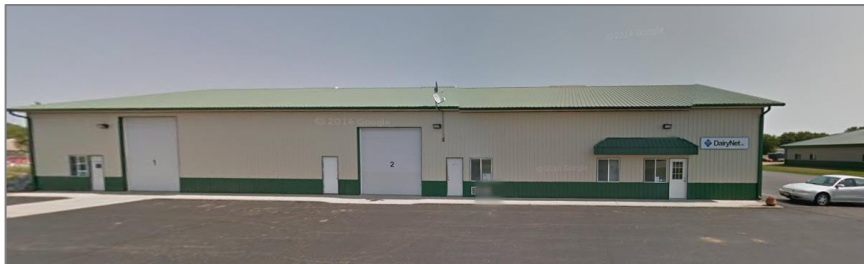

165 AIRPORT AVENUE

Location

165 Airport Ave, Brookings
2,000 SF available for lease

HIGHWAY ACCESS

Interstate 29 – 3 miles
US Highway 14 – 1/2 mile

AIRPORT ACCESS

Sioux Falls Regional Airport – 58 miles
(45 minute drive time)
Brookings Airport – Adjacent

Site Facts

SPECIFICATIONS

Space Available: 2,000 SF

Building Features: Move-in ready

- Open space with offices and kitchen area